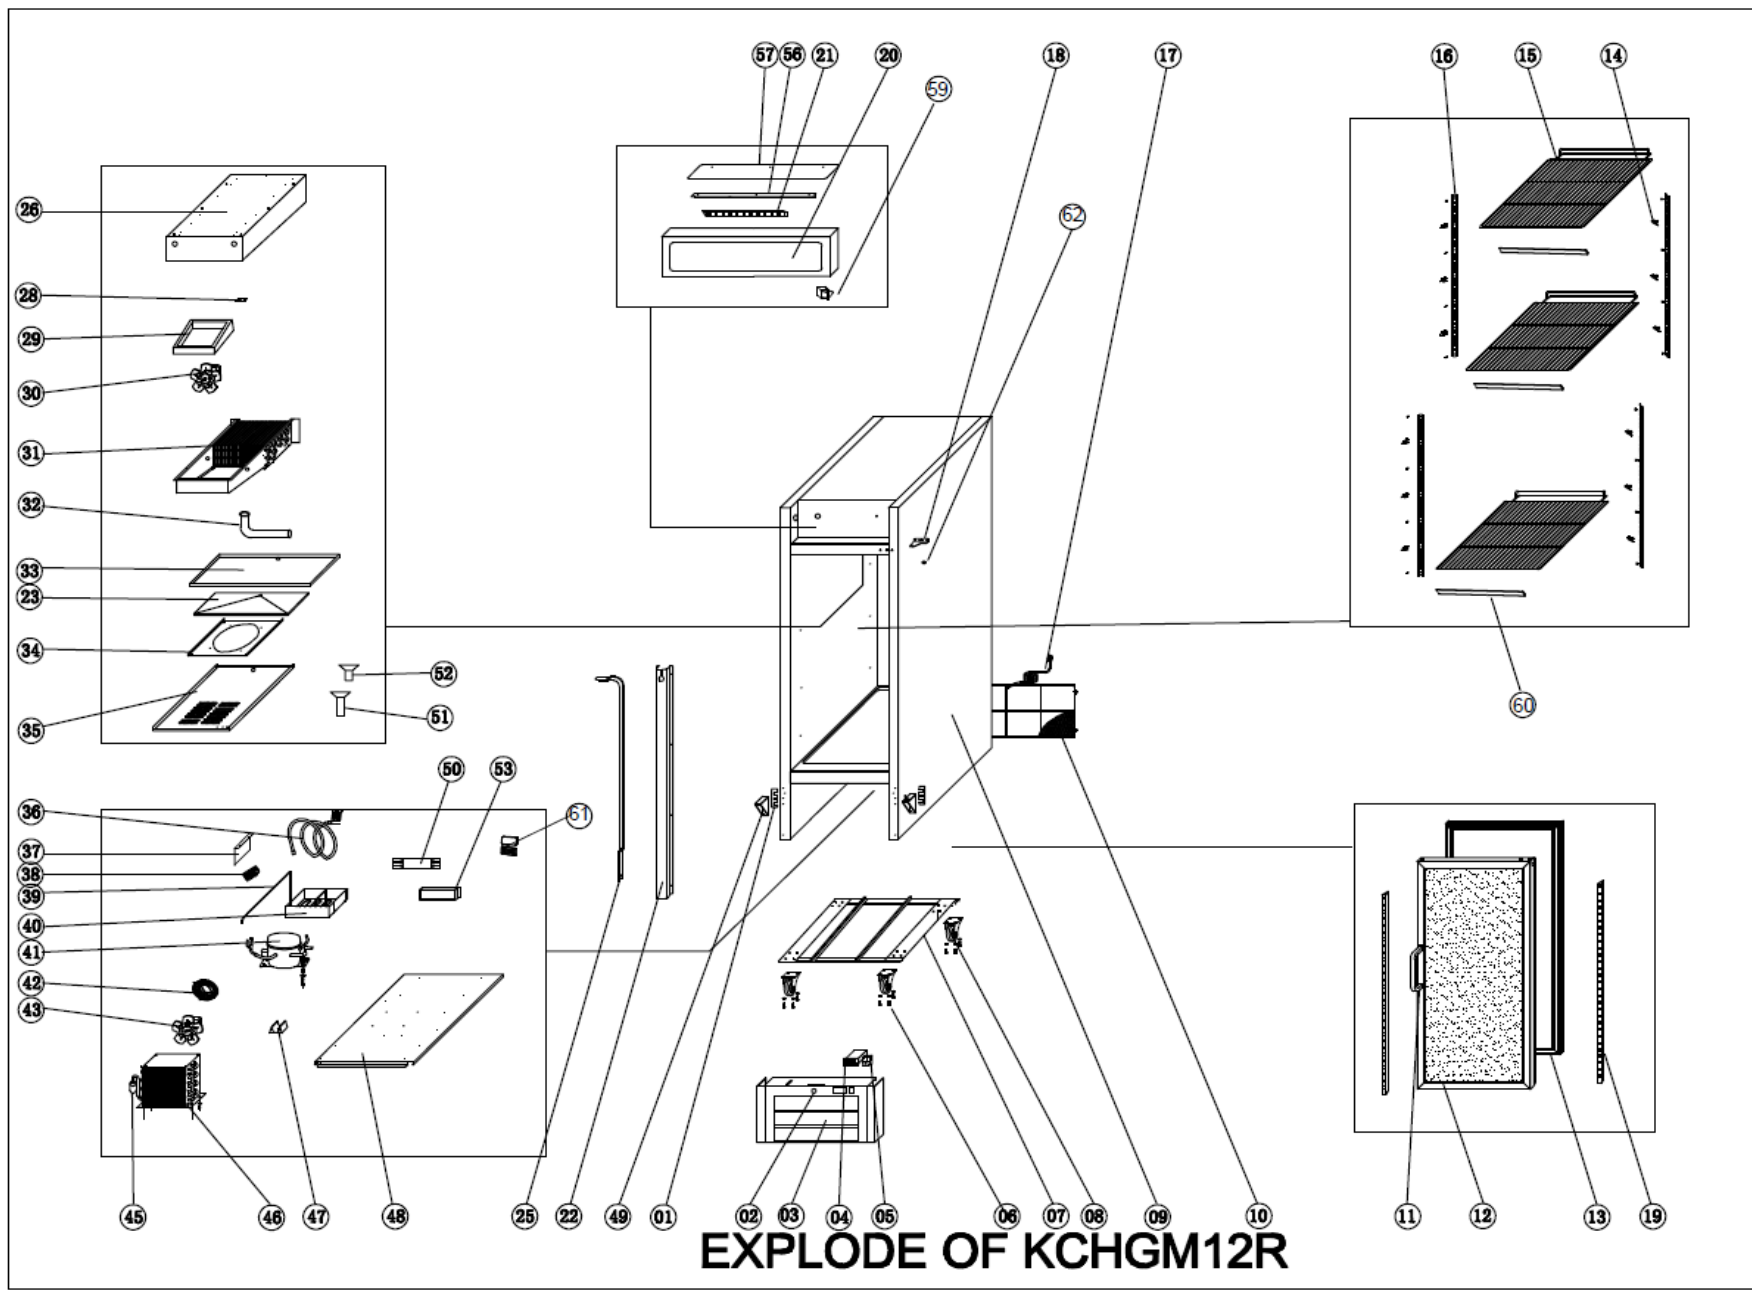

33	Evaporator Water Pan	ALL	1PC	096284	KCHGM12R	738247
34	Evaporator Fan Support	ALL	1PC	0USK29	KCHGM12R	738247
35	Evaporator Fan Cover	<20720240	1PC	0USK31	KCHGM12R	738247
		≥20720240	1PC	0USDSI	KCHGM12R	738247
36	Helix Suction Pipe+Capillary B	ALL	1PC	0USH11	KCHGM12R	738247
37	Lamp Support	ALL	1PC	0USH28	KCHGM12R	738247
38	Cable Connector	ALL	1PC	0USF09	KCHGM12R	738247
39	Discharge Pipe	ALL	1PC	0USF57	KCHGM12R	738247
40	Water Box	ALL	1PC	0USI32	KCHGM12R	738247
41	Compressor	ALL	1PC	0USF23	KCHGM12R	738247
41a	COMPRESSOR ELECTRICAL COMPONENT SET	ALL	1PC	0USDF0	KCHGM12R	738247
42	BASKET GUARD GRILLS	ALL	1PC	0USDIJ	KCHGM12R	738247
43	Condenser Fan	ALL	1PC	0USF15	KCHGM12R	738247
43a	CONDENSER FAN BLADE	ALL	1PC	0USC4J	KCHGM12R	738247
45	Filter Drier	ALL	1PC	0USG66	KCHGM12R	738247
45a	CAPILLARY	ALL	1PC	0USL42	KCHGM12R	738247
46	Condenser	ALL	1PC	0USF36	KCHGM12R	738247
47	DRIER SUPPORT	ALL	1PC	0USI78	KCHGM12R	738247
48	Unit Board	ALL	1PC	0USJ66	KCHGM12R	738247
50	LED POWER SUPPLIER	ALL	1PC	0USH34	KCHGM12R	738247
49	Door Hinge /Down right	ALL	1PC	0USF75	KCHGM12R	738247
49a	Plastic Door Hinge Cover /Down left	ALL	1PC	0USDGT	KCHGM12R	738247
51	Drain Pipe (A Int)	ALL	1PC	096261	KCHGM12R	738247
52	DRAIN PIPE(B EXT)	ALL	1PC	096263	KCHGM12R	738247
53	Led Power Supply	ALL	1PC	0USH37	KCHGM12R	738247
57	Lamp Cover Protector	ALL	1PC	0USJ83	KCHGM12R	738247
59	Door Switch	ALL	1PC	0USF85	KCHGM12R	738247
60	Label Support	ALL	3PCS	0USN71	KCHGM12R	738247
61	Controller Protector box	ALL	1PC	0USN72	KCHGM12R	738247
61a	Controller Protector cover	ALL	1PC	0USN73	KCHGM12R	738247
62	HINGE AXIS JACKET	ALL	1PC	0USN74	KCHGM12R	738247

EXPLODE OF KCHGM12R